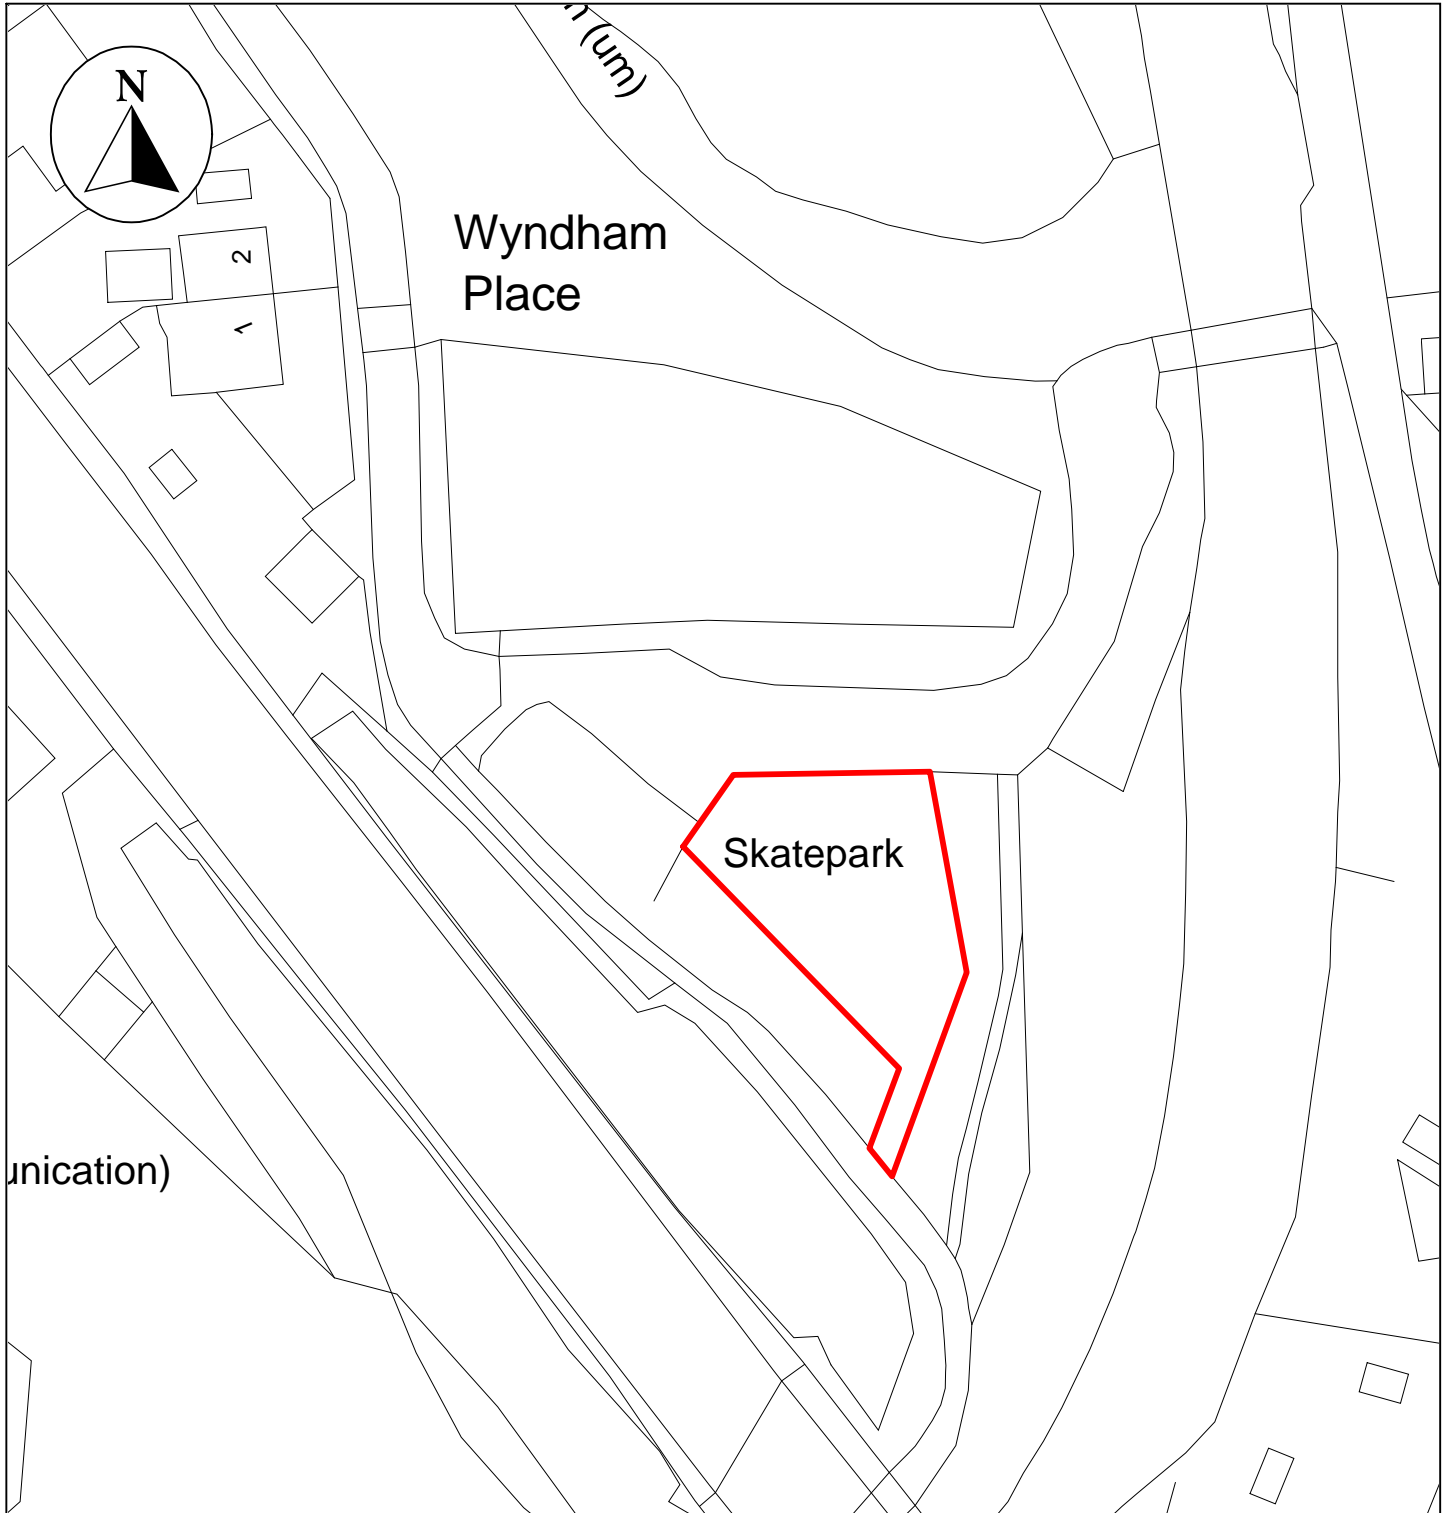

Public Space Protection Order Cumberland Council 2024

ANTI-SOCIAL BEHAVIOUR CRIME AND
POLICING ACT 2014

Land at Wyndham Place, Egremont, CA22 2DY

Neighbourhoods
Education and Enforcement
Allerdale House
Workington
CA14 3YJ

Scale: 1 : 750
Date: February 2024

©crown copyright database rights 2024
ordnance survey AC0000861732